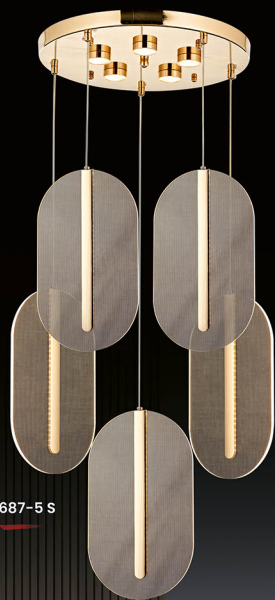

PETEK

SARI

687-5 S

687-5 K
Power LED - 5x12W
Power LED - 5x3W
3 Renk LED

PETEK

SARI

687-3 S

687-3 S
Power LED - 3x12W
Power LED - 3x3W
3 Renk LED

687-1 S
Power LED - 12W
3 Renk LED

687-1 S