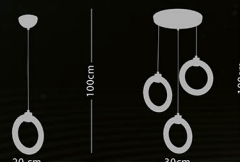

636-1 S
1x7=7W-Power LED
3 Renk LED

636-3 S
3x7=21W-Power LED
3x3=9W-Power LED
3 Renk LED