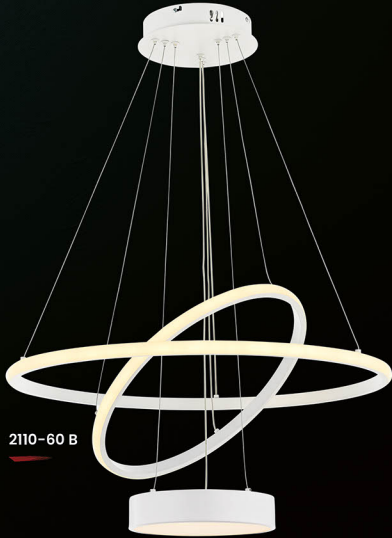

EVA
BEYAZ

2110-80 B