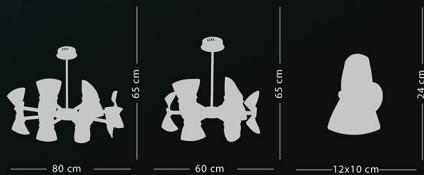

2215-6
Power LED - 36W
3 Renk LED

2215-APL
Power LED - 6W
3 Renk LED

2215-8
Power LED - 48W
3 Renk LED