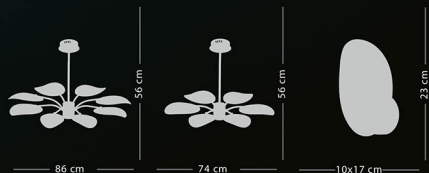

2216-6
Power LED - 32W
3 Renk LED

2216-APL
Power LED - 5W
3 Renk LED

2216-8
Power LED - 42W
3 Renk LED