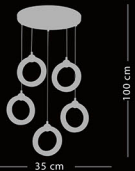

BARKA
KROM

683-5-K
Power LED - 5x10W
Power LED - 5x3W
3 Renk LED