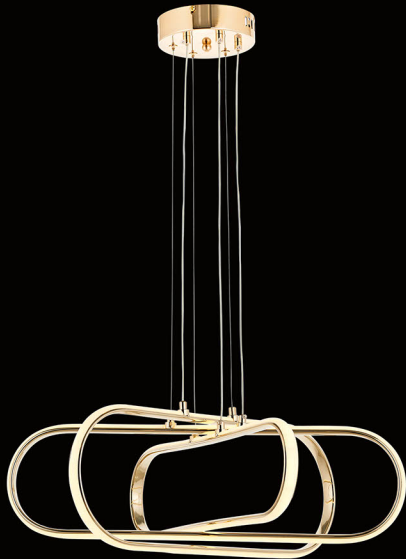

SARI-KROM

608-K

608-S

25x60cm

608-S
608-K
39W - Power LED
3 Renk LED

SEVILLA

SARI-KROM

635-K