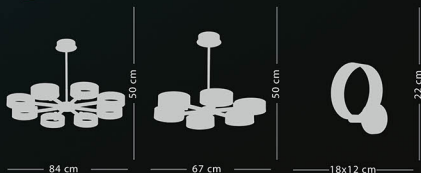

2212-6
Power LED - 30W
3 Renk LED

2212-APL
Power LED - 5W
3 Renk LED

2212-8
Power LED - 40W
3 Renk LED