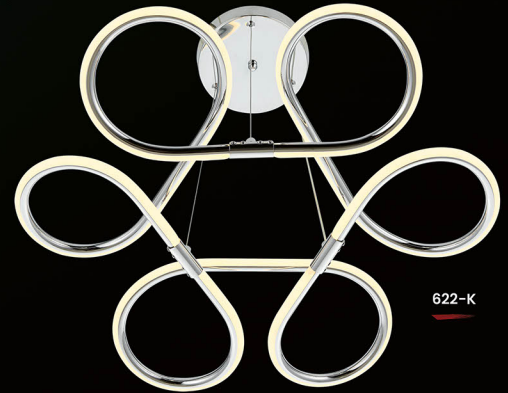

SARI-KROM

60 cm
 660-S
 660-K
 Power LED - 78W
 3 Renk LED

660-K

660-S

PİYER

SARI-KROM

622-S

57 cm
 622-S
 622-K
 79W - Power LED
 3 Renk LED