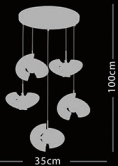

601-5 S
5x4=20W-Power LED
5x3=15W-Power LED
3 Rank LED