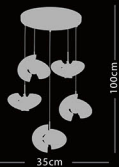

601-3 S
3x4=12W-Power LED
3x3=9W-Power LED
3 Rank LED

601-1 S
1x4=4W-Power LED
3 Rank LED

ARGON
KROM

601-5 K

601-5 K
5x4=20W-Power LED
5x3=15W-Power LED
3 Renk LED

ARGON
KROM

601-3 K

601-3 K
3x4=12W-Power LED
3x3=9W-Power LED
3 Renk LED