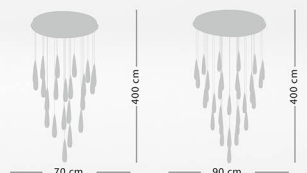

680-3+1 S

680-3+1 S
Power LED - 4x4W
Power LED - 3x3W
3 Reng LED

680-5+1 S

680-22 S

680-31 S

680-22 K

680-31 K

- 680-22 S
 - 680-22 K
 - Power LED - 22x4W
 - Power LED - 9x3W
 - 3 Reng LED
- 680-31 S
 - 680-31 K
 - Power LED - 31x4W
 - Power LED - 18x3W
 - 3 Reng LED