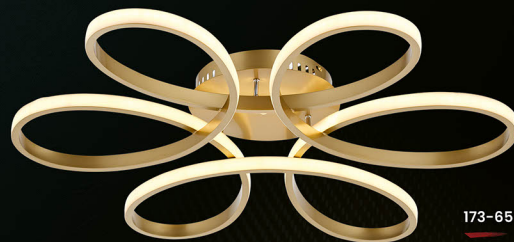

PERGE

2112-B

63 cm

6 cm

2112-K
2112-S
2112-B
78 W-Power LED
3 Ring LED

2112-K

2112-S

SEREN

65 cm

15 cm

173-65 K
173-65 S
173-65 B
87 W-Power led
3 Ring LED

173-65 K

173-65 S

173-65 B