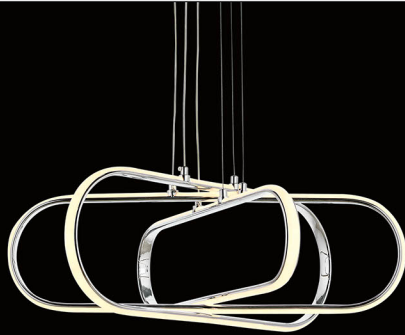

SARI-KROM

608-K

608-S

25x60cm

608-S
608-K
39W - Power LED
3 Renk LED

SEVILLA

SARI-KROM

635-K