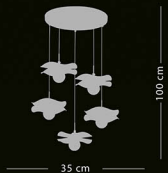

MORO
KROM

663-5 K
Power LED - 5x6W
Power LED - 5x3W
3 Renk LED