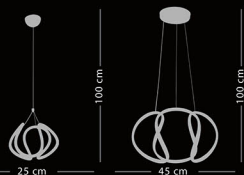

101-1 K
101-1 S
35W - Power LED
3 Renk LED

101-B K
101-B S
60W - Power LED
3 Renk LED