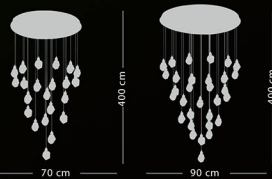

165-22 S
165-22 K
Power LED - 22x4W
Power LED - 9x3W
3 Renk LED

165-31 S
165-31 K
Power LED - 31x4W
Power LED - 18x3W
3 Renk LED