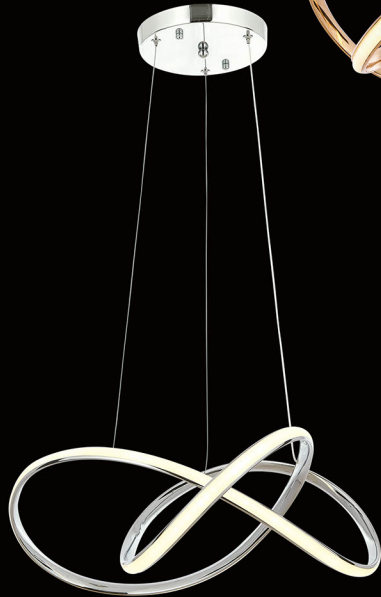

126-K

126-S

126-S
126-K
48W - Power LED
3 Renk LED

AYDER

SARI-KROM

106-K

106-S

106-S
106-K
60W - Power LED
3 Renk LED