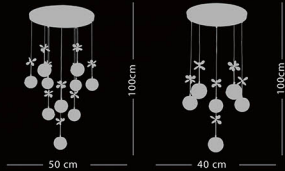

163-3+1 K
4 x 4=16 W-Power LED
3 x 3 =9 W-Power LED
3 Renk LED

35 cm

163-5+1 K
6 x 4=24 W-Power LED
5 x 3 =15 W-Power LED
3 Renk LED

163-3+1 K

KARDELEN
SARI

F 100-6+3+1 S

F 100-5+1 S

F 100-6+3+1 S