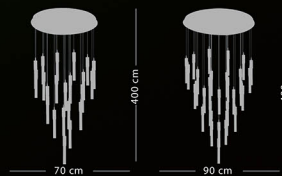

160-22 S
160-22 K
Power LED - 22x4W
Power LED - 9x3W
3 Renk LED

160-31 S
160-31 K
Power LED - 31x4W
Power LED - 18x3W
3 Renk LED