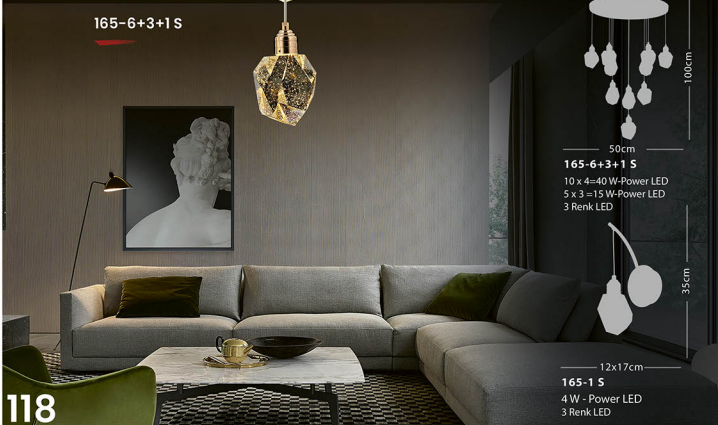

165-6+3+1 S