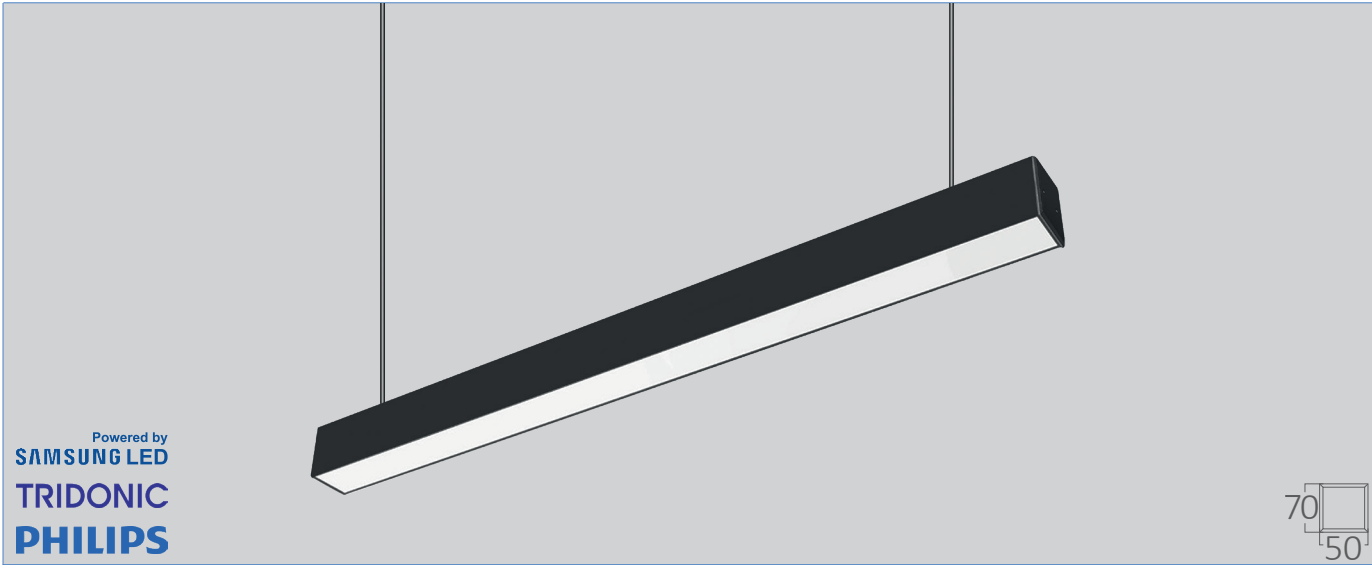

ÜRÜN KODU	ÜRÜN RENGİ	IŞIK RENGİ	WATT	LÜMEN	VOLTAJ	BOYUT (mm)	FİYAT
BN02-00601	SİYAH	3000K	18W	1620lm	AC220-240V	50x70x580	$46,00
BN02-00611	SİYAH	4000K	18W	1620lm	AC220-240V	50x70x580	$46,00
BN02-00631	SİYAH	6500K	18W	1620lm	AC220-240V	50x70x580	$46,00
BN02-01201	SİYAH	3000K	36W	3240lm	AC220-240V	50x70x1140	$65,00
BN02-01211	SİYAH	4000K	36W	3240lm	AC220-240V	50x70x1140	$65,00
BN02-01231	SİYAH	6500K	36W	3240lm	AC220-240V	50x70x1140	$65,00
BN02-01501	SİYAH	3000K	45W	4050lm	AC220-240V	50x70x1420	$78,00
BN02-01511	SİYAH	4000K	45W	4050lm	AC220-240V	50x70x1420	$78,00
BN02-01531	SİYAH	6500K	45W	4050lm	AC220-240V	50x70x1420	$78,00
BN02-02001	SİYAH	3000K	60W	5400lm	AC220-240V	50x70x1960	$105,00
BN02-02011	SİYAH	4000K	60W	5400lm	AC220-240V	50x70x1960	$105,00
BN02-02031	SİYAH	6500K	60W	5400lm	AC220-240V	50x70x1960	$105,00
BN02-02501	SİYAH	3000K	75W	6750lm	AC220-240V	50x70x2520	$135,00
BN02-02511	SİYAH	4000K	75W	6750lm	AC220-240V	50x70x2520	$135,00
BN02-02531	SİYAH	6500K	75W	6750lm	AC220-240V	50x70x2520	$135,00
BN02-03001	SİYAH	3000K	90W	8100lm	AC220-240V	50x70x2940	$185,00
BN02-03011	SİYAH	4000K	90W	8100lm	AC220-240V	50x70x2940	$185,00
BN02-03031	SİYAH	6500K	90W	8100lm	AC220-240V	50x70x2940	$185,00

Opsiyon ve Aksesuarlar

FİYAT

.Askı Aparatı 1 Takım (1.5 mt)	+$7,00
.Askı Aparatı 1 Takım (1.5 mt ROZANSLI)	+$9,00
.Acil Aydınlatma Kiti (3 saat)	+$39,00