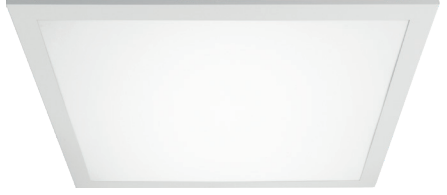

### FİYAT

.Askı Aparatı 1 Takım (1.5 mt)	+\$7,00
.Askı Aparatı 1 Takım (1.5 mt ROZANSLI)	+\$9,00
.Acil Aydınlatma Kiti (3 saat)	+\$39,00

BP16

BP23

MODEL NO	TİP	GÖVDE RENGİ	KELVİN	WATT	LÜMEN	VOLTAJ	CRI	P.F.	AÇI	MATERYAL	KOLİ ADEDİ	FİYAT
BP16-33300	Backlite	Beyaz	3000K	18W	1600Lm	220V-240VAC	>80	>0.95	120°	Metal	10	\$15,00
BP16-33310	Backlite	Beyaz	4000K	18W	1600Lm	220V-240VAC	>80	>0.95	120°	Metal	10	\$15,00
BP16-33330	Backlite	Beyaz	6500K	18W	1600Lm	220V-240VAC	>80	>0.95	120°	Metal	10	\$15,00
BP16-33300C	Clip-IN	Beyaz	3000K	18W	1600Lm	220V-240VAC	>80	>0.95	120°	Metal	10	\$16,00
BP16-33310C	Clip-IN	Beyaz	4000K	18W	1600Lm	220V-240VAC	>80	>0.95	120°	Metal	10	\$16,00
BP16-33330C	Clip-IN	Beyaz	6500K	18W	1600Lm	220V-240VAC	>80	>0.95	120°	Metal	10	\$16,00
BP23-36600	Backlite	Beyaz	3000K	40W	4200Lm	220V-240VAC	>80	>0.95	120°	Metal	10	\$24,00
BP23-36610	Backlite	Beyaz	4000K	40W	4200Lm	220V-240VAC	>80	>0.95	120°	Metal	10	\$24,00
BP23-36630	Backlite	Beyaz	6500K	40W	4200Lm	220V-240VAC	>80	>0.95	120°	Metal	10	\$24,00
BP23-36600C	Clip-IN	Beyaz	3000K	40W	4200Lm	220V-240VAC	>80	>0.95	120°	Metal	10	\$30,00
BP23-36610C	Clip-IN	Beyaz	4000K	40W	4200Lm	220V-240VAC	>80	>0.95	120°	Metal	10	\$30,00
BP23-36630C	Clip-IN	Beyaz	6500K	40W	4200Lm	220V-240VAC	>80	>0.95	120°	Metal	10	\$30,00
BP16-33300T	Backlite-ENEC Driver	Beyaz	3000K	18W	1600Lm	220V-240VAC	>80	>0.95	120°	Metal	10	\$24,00
BP16-33310T	Backlite-ENEC Driver	Beyaz	4000K	18W	1600Lm	220V-240VAC	>80	>0.95	120°	Metal	10	\$24,00
BP16-33330T	Backlite-ENEC Driver	Beyaz	6500K	18W	1600Lm	220V-240VAC	>80	>0.95	120°	Metal	10	\$24,00
BP16-33300CT	Clip-IN-ENEC Driver	Beyaz	3000K	18W	1600Lm	220V-240VAC	>80	>0.95	120°	Metal	10	\$25,00
BP16-33310CT	Clip-IN-ENEC Driver	Beyaz	4000K	18W	1600Lm	220V-240VAC	>80	>0.95	120°	Metal	10	\$25,00
BP16-33330CT	Clip-IN-ENEC Driver	Beyaz	6500K	18W	1600Lm	220V-240VAC	>80	>0.95	120°	Metal	10	\$25,00
BP23-36600T	Backlite-ENEC Driver	Beyaz	3000K	40W	4200Lm	220V-240VAC	>80	>0.95	120°	Metal	10	\$30,50
BP23-36610T	Backlite-ENEC Driver	Beyaz	4000K	40W	4200Lm	220V-240VAC	>80	>0.95	120°	Metal	10	\$30,50
BP23-36630T	Backlite-ENEC Driver	Beyaz	6500K	40W	4200Lm	220V-240VAC	>80	>0.95	120°	Metal	10	\$30,50
BP23-36600CT	Clip-IN-ENEC Driver	Beyaz	3000K	40W	4200Lm	220V-240VAC	>80	>0.95	120°	Metal	10	\$36,00
BP23-36610CT	Clip-IN-ENEC Driver	Beyaz	4000K	40W	4200Lm	220V-240VAC	>80	>0.95	120°	Metal	10	\$36,00
BP23-36630CT	Clip-IN-ENEC Driver	Beyaz	6500K	40W	4200Lm	220V-240VAC	>80	>0.95	120°	Metal	10	\$36,00
BP16-99000	30x30 Sıva Üstü Aparat	Beyaz								Alüminyum	10	\$10,60
BP16-99040	60x60 Sıva Üstü Aparat	Beyaz								Alüminyum	10	\$15,00