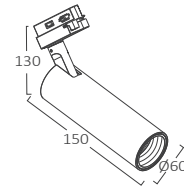

Opsiyonlar
•Tridonic Driver
•Philips Driver

Fiyat
+$7,50
+$7,50