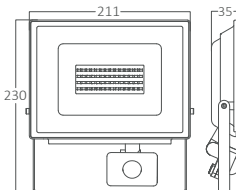

* Yukarıda belirtilen teknik bilgiler tolerans $\pm$ %10 olabilir. Son güncellenen bilgiler için lütfen www.braytron.com web sitesini ziyaret edin.