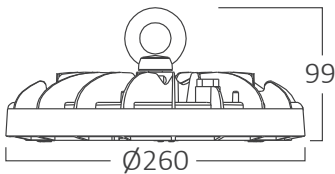

IP65

LED

30.000 SAAT

5 YIL GARANTİ

MODEL NO	TİP	GÖVDE RENGİ	KELVİN	WATT	LÜMEN	VOLTAJ	CRI	P.F.	AÇI	MATERYAL	KOLİ ADEDİ	FİYAT
BT45-39431	Hibay	Siyah	6500K	150W	18000Lm	220V-240VAC	>80	>0.95	120°	Alüminyum	3	$92,00