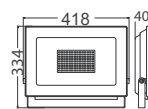

MODEL NO	TİP	GÖVDE RENGİ	KELVİN	WATT	LÜMEN	VOLTAJ	CRI	P.F.	AÇI	MATERYAL	KOLİ ADEDİ	FİYAT
BT60-03002	Flood	Gri	3000K	30W	2400Lm	220V-240VAC	>80	>0.95	120°	Alüminyum	20	$15,30
BT60-03032	Flood	Gri	6500K	30W	2400Lm	220V-240VAC	>80	>0.95	120°	Alüminyum	20	$15,30
BT60-03072	Flood	Gri	Amber	30W	2400Lm	220V-240VAC	>80	>0.95	120°	Alüminyum	20	$15,30
BT60-03092	Uzaktan Kumandalı	Gri	RGB	30W	2400Lm	220V-240VAC	>80	>0.95	120°	Alüminyum	20	$26,00
BT60-05002	Flood	Gri	3000K	50W	4000Lm	220V-240VAC	>80	>0.95	120°	Alüminyum	20	$21,50
BT60-05032	Flood	Gri	6500K	50W	4000Lm	220V-240VAC	>80	>0.95	120°	Alüminyum	20	$21,50
BT60-15032	Flood	Gri	6500K	50W	4000Lm	220V-240VAC	>80	>0.95	120°	Alüminyum	20	$21,50
BT60-05052	Flood	Gri	Yeşil	50W	4000Lm	220V-240VAC	>80	>0.95	120°	Alüminyum	20	$21,50
BT60-09102	Flood	Gri	3000K	100W	8000Lm	220V-240VAC	>80	>0.95	120°	Alüminyum	20	$36,00
BT60-19102	Flood	Gri	3000K	100W	8000Lm	220V-240VAC	>80	>0.95	120°	Alüminyum	20	$36,00
BT60-19132	Flood	Gri	6500K	100W	8000Lm	220V-240VAC	>80	>0.95	120°	Alüminyum	20	$36,00
BT60-09402	Flood	Gri	3000K	150W	12000Lm	220V-240VAC	>80	>0.95	120°	Alüminyum	6	$58,00
BT60-09432	Flood	Gri	6500K	150W	12000Lm	220V-240VAC	>80	>0.95	120°	Alüminyum	6	$58,00
BT60-09602	Flood	Gri	3000K	200W	16000Lm	220V-240VAC	>80	>0.95	120°	Alüminyum	6	$80,00
BT60-09632	Flood	Gri	6500K	200W	16000Lm	220V-240VAC	>80	>0.95	120°	Alüminyum	6	$80,00
BT60-09832	Flood	Gri	6500K	300W	30000Lm	220V-240VAC	>80	>0.95	120°	Alüminyum	3	$145,00

200W

* Yukarıda belirtilen teknik bilgiler tolerans ± 10 olabilir. Son güncellenen bilgiler için lütfen www.braytron.com web sitesini ziyaret edin.