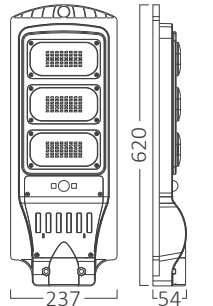

IP65

LED 20.000 SAAT

2 YIL GARANTİ

MODEL NO	TİP	GÖVDE RENGİ	KELVİN	WATT	LÜMEN	VOLTAJ	CRI	P.F.	AÇI	MATERYAL	KOLİ ADEDİ	FİYAT
BT43-05031	Solar	Siyah	6500K	90W	2000Lm	Solar Panel Enerji	>70	>0.95	120°	Plastik	5	$86,00

* Yeni ürünlerimiz 6. aydan itibaren stoklarımızda olacaktır.