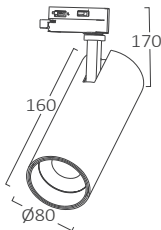

### Uygulamalar

- Mağazalarda
- Ofislerde
- Otellerde
- Sergi salonlarında
- Kafe & restoranlarda
- Yaşam alanlarında

Powered by  
**PHILIPS LED**

MODEL NO	TİP	SOKET TİPİ	GÖVDE RENGİ	KELVİN	WATT	LÜMEN	VOLTAJ	CRI	P.F.	AÇI	MATERYAL	KOLİ ADEDİ	FİYAT
BD30-01600	Shopline-PB	Monofaze	Beyaz	3000K	30W	2660Lm	220V-240VAC	>80	>0.95	30°	Alüminyum	20	\$51,00
BD30-01610	Shopline-PB	Monofaze	Beyaz	4000K	30W	2660Lm	220V-240VAC	>80	>0.95	30°	Alüminyum	20	\$51,00
BD30-01620	Shopline-PB	Monofaze	Beyaz	5000K	30W	2660Lm	220V-240VAC	>80	>0.95	30°	Alüminyum	20	\$51,00
BD30-01630	Shopline-PB	Monofaze	Beyaz	6500K	30W	2660Lm	220V-240VAC	>80	>0.95	30°	Alüminyum	20	\$51,00
BD30-01601	Shopline-PB	Monofaze	Siyah	3000K	30W	2660Lm	220V-240VAC	>80	>0.95	30°	Alüminyum	20	\$51,00
BD30-01611	Shopline-PB	Monofaze	Siyah	4000K	30W	2660Lm	220V-240VAC	>80	>0.95	30°	Alüminyum	20	\$51,00
BD30-01621	Shopline-PB	Monofaze	Siyah	5000K	30W	2660Lm	220V-240VAC	>80	>0.95	30°	Alüminyum	20	\$51,00
BD30-01631	Shopline-PB	Monofaze	Siyah	6500K	30W	2660Lm	220V-240VAC	>80	>0.95	30°	Alüminyum	20	\$51,00
BD30-51600	Shopline-PB	Trifaze	Beyaz	3000K	30W	2660Lm	220V-240VAC	>80	>0.95	30°	Alüminyum	20	\$56,00
BD30-51610	Shopline-PB	Trifaze	Beyaz	4000K	30W	2660Lm	220V-240VAC	>80	>0.95	30°	Alüminyum	20	\$56,00
BD30-51620	Shopline-PB	Trifaze	Beyaz	5000K	30W	2660Lm	220V-240VAC	>80	>0.95	30°	Alüminyum	20	\$56,00
BD30-51630	Shopline-PB	Trifaze	Beyaz	6500K	30W	2660Lm	220V-240VAC	>80	>0.95	30°	Alüminyum	20	\$56,00
BD30-51601	Shopline-PB	Trifaze	Siyah	3000K	30W	2660Lm	220V-240VAC	>80	>0.95	30°	Alüminyum	20	\$56,00
BD30-51611	Shopline-PB	Trifaze	Siyah	4000K	30W	2660Lm	220V-240VAC	>80	>0.95	30°	Alüminyum	20	\$56,00
BD30-51621	Shopline-PB	Trifaze	Siyah	5000K	30W	2660Lm	220V-240VAC	>80	>0.95	30°	Alüminyum	20	\$56,00
BD30-51631	Shopline-PB	Trifaze	Siyah	6500K	30W	2660Lm	220V-240VAC	>80	>0.95	30°	Alüminyum	20	\$56,00