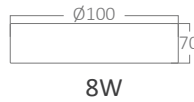

IP40

Powered by
EAGLE RISE SAMSUNG LED
LED 30.000 SAAT **5 YIL GARANTİ**